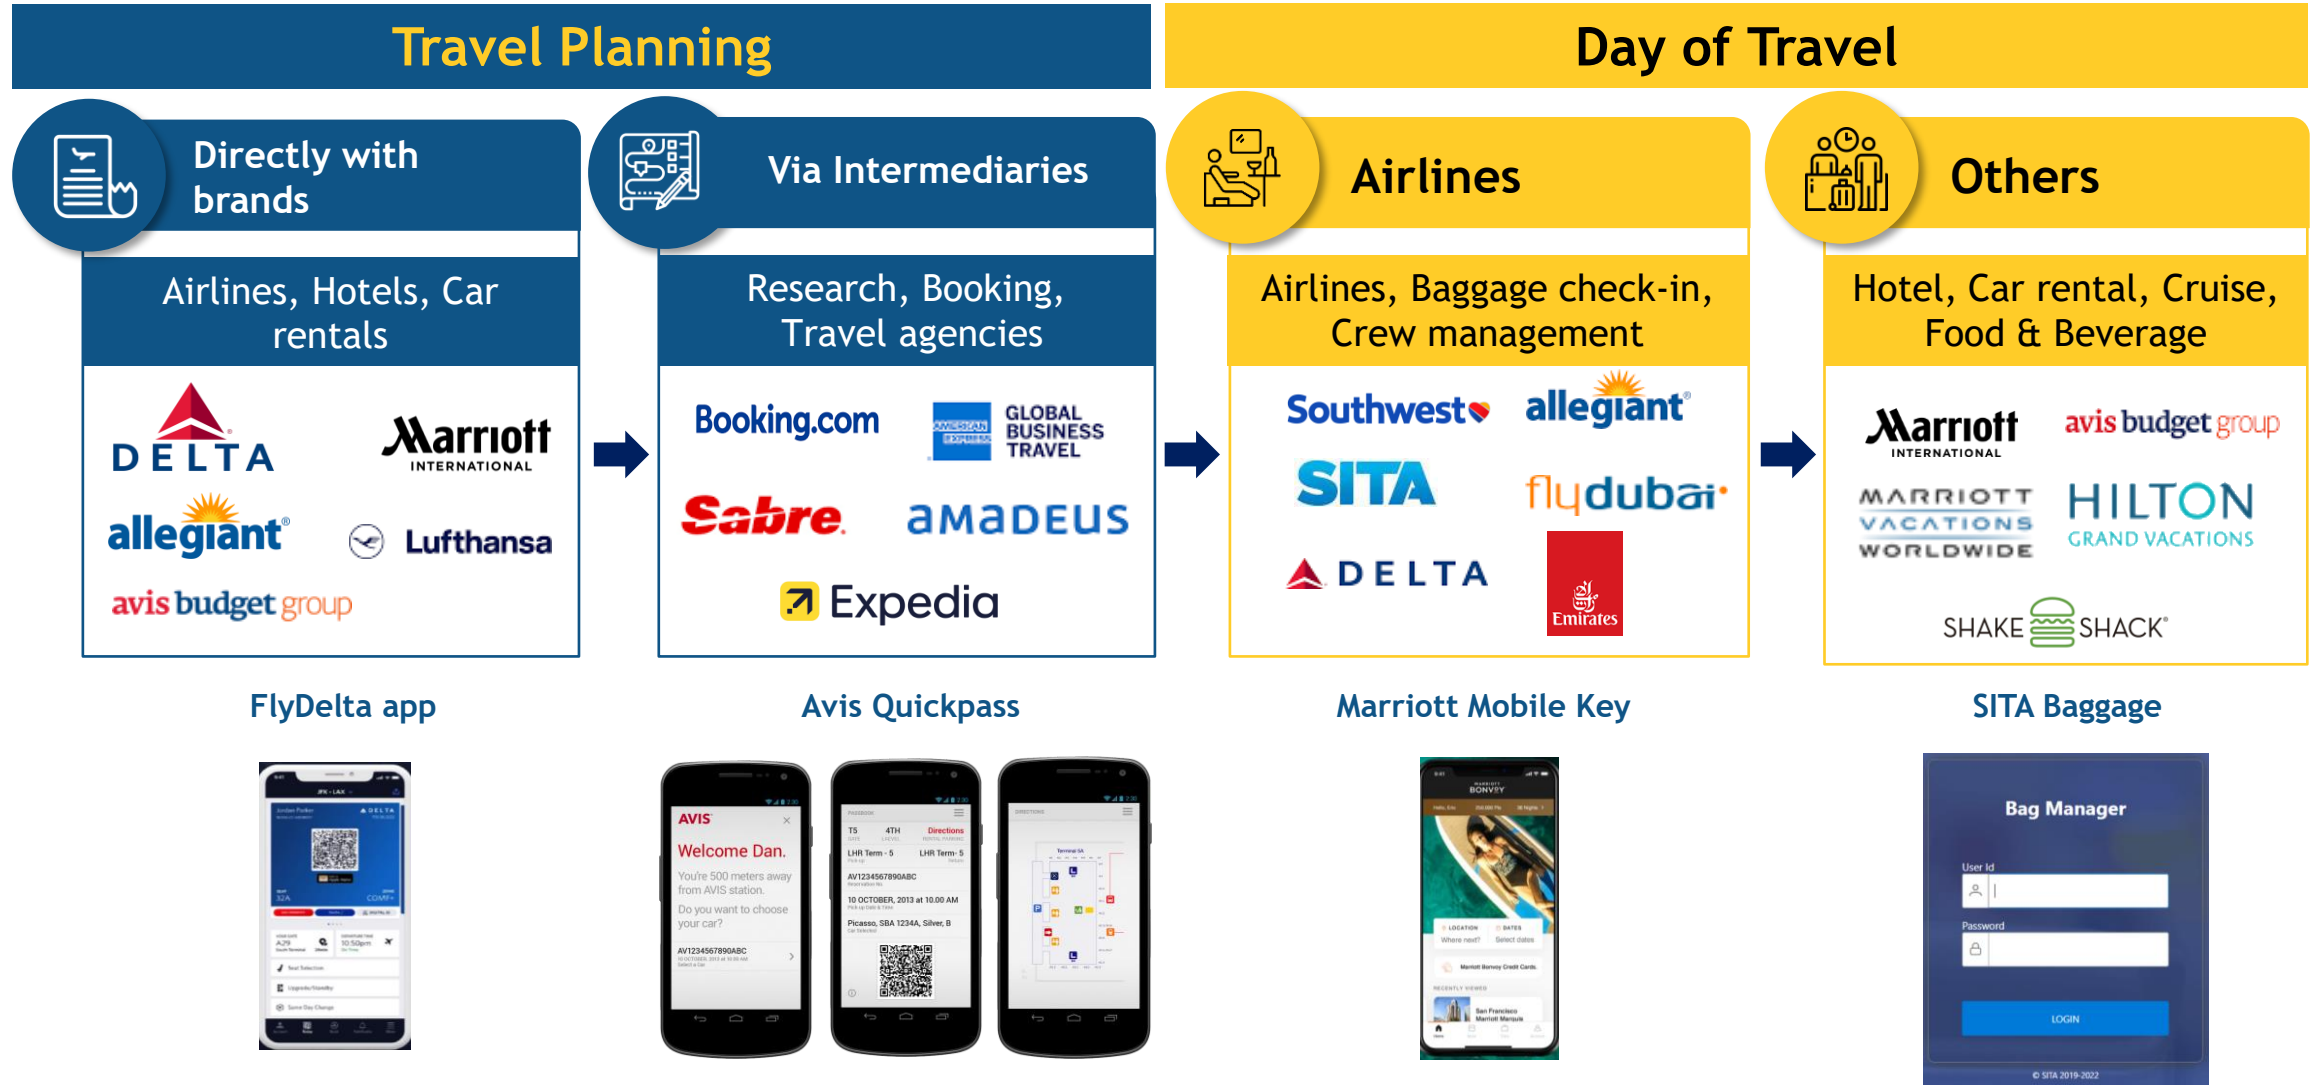

LTIMindtree Travel & Travel-Tech Industry Experience

Our Expertise Across the Complete Travel Industry Value Chain

Our industry experience: Travel, Transport & Hospitality

5000+
Team size

35+
Active customers

22+
Years old industry vertical

45.0%
Y-on-Y growth

Aviation

- Airlines
- Airports

Hospitality

- Hotels
- Vacation Rentals & Exchange
- Cruises
- Food & Beverages

Real Estate

- Commercial
- Residential

Travel Tech

- GDS
- Business Travel
- Online travel agencies

Logistics & Transportation

- Shipping & Trucking
- Rail & Bus
- Logistics
- Car Rentals

Our Customers

Our customers in Travel Industry

Travel Suppliers

Reservations, Ticketing, Quality Assurance, & Mainframe Modernization To Cloud

App Dev & Support Partner for Customer Applications across 14 technologies, including Salesforce, ServiceNow and AWS

Travel Mgmt. (TMCs)